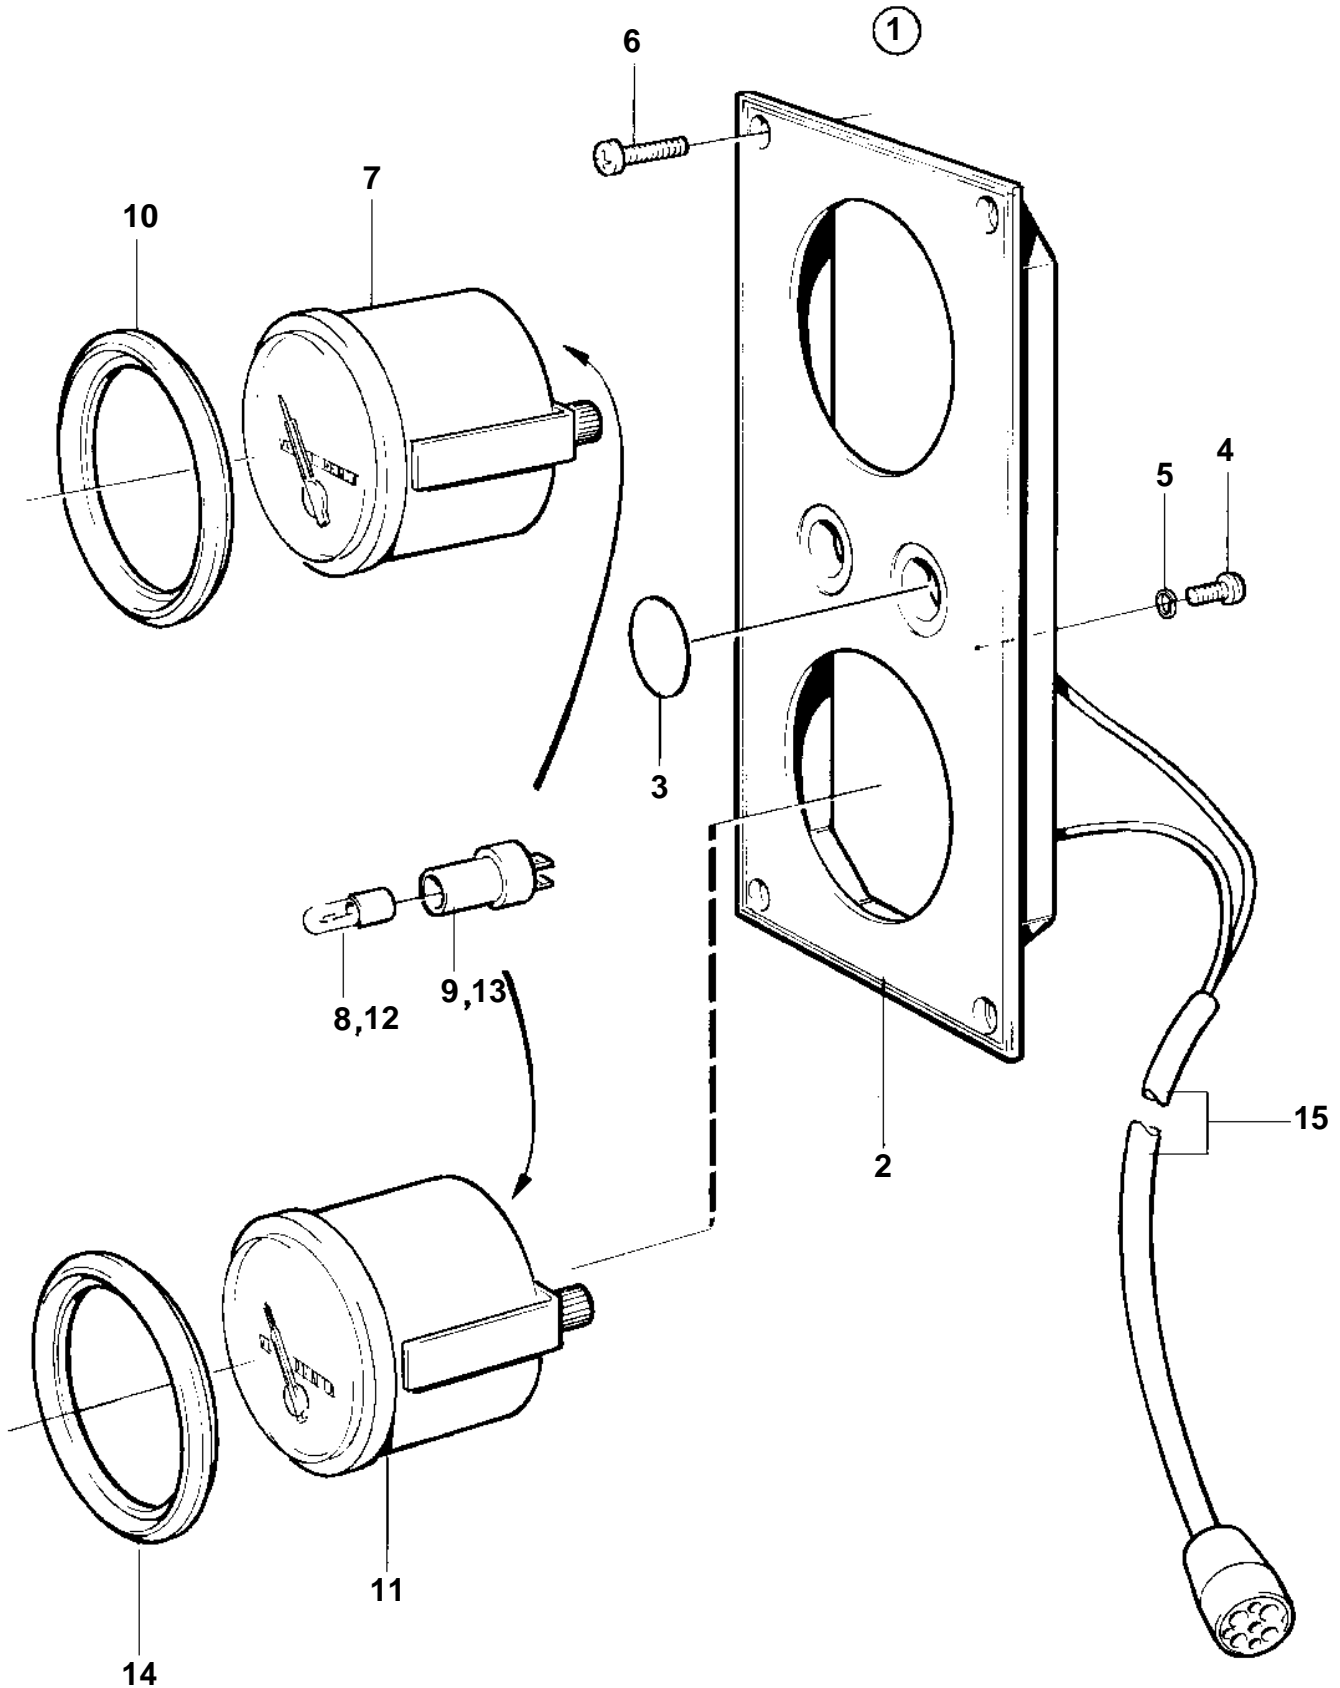

COMMON

COMMON

REF	PART NO.	QTY	DESCRIPTION	SEE SEC.	NOTES
1	864049	1	Instrument panel		TAMD71B. White coloured stripe.
2		1	· Instrument panel		White coloured stripe.
3	828607	2	· · Cover plate		
4	949947	1	· · Screw		
5	941904	1	· · Spring washer		
6	828647	4	· · Screw		
7	873201	1	· Oil pressure gauge		(863936)
8	863946	1	· · Bulb		RED. For instrument of earlier production should white bulb 19923 and socket 808175 be mounted.
9	863945	1	· · Bulb socket		For instrument of earlier production should white bulb 19923 and socket 808175 be mounted.
10	858643	1	· Front ring		
11	863938	1	· Pressure gauge		0-2bar
12	863946	1	· · Bulb		RED
13	863945	1	· · Bulb socket		
14	858643	1	· Front ring		
15		1	· Cable trunk		
		X	Electrical materials	1963	
		X	Electrical materials	1964	
		X	Electrical materials	1965	